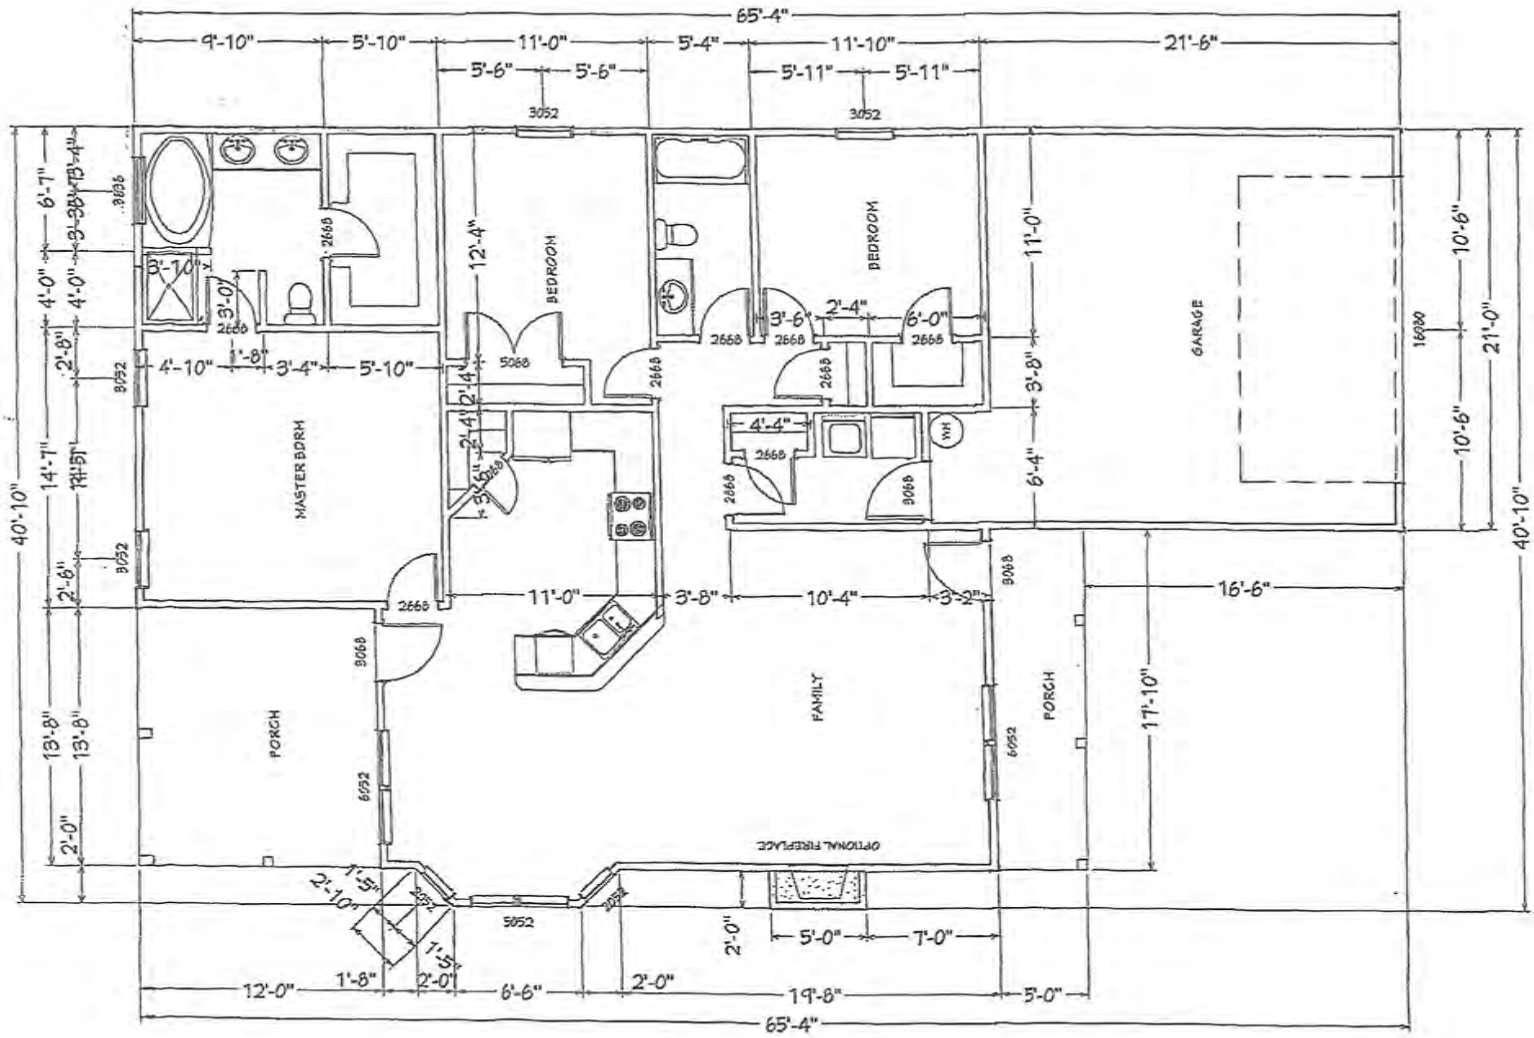

The Lyon Plan

HEATED AREA 1536 SF
GARAGE 471 SF

*Another Great Plan offered by;
Southern Select Homes.*

The Lyon Plan

REAR

Another Great Plan offered by;
Southern Select Homes.

The Lyon Plan

NOTE:
DIMENSIONS ARE TO THE
OUTSIDE OF EXTERIOR
FRAMING AND CENTER OF
INTERIOR FRAMING

FLOOR PLAN

Another Great Plan offered by;

Southern Select Homes.