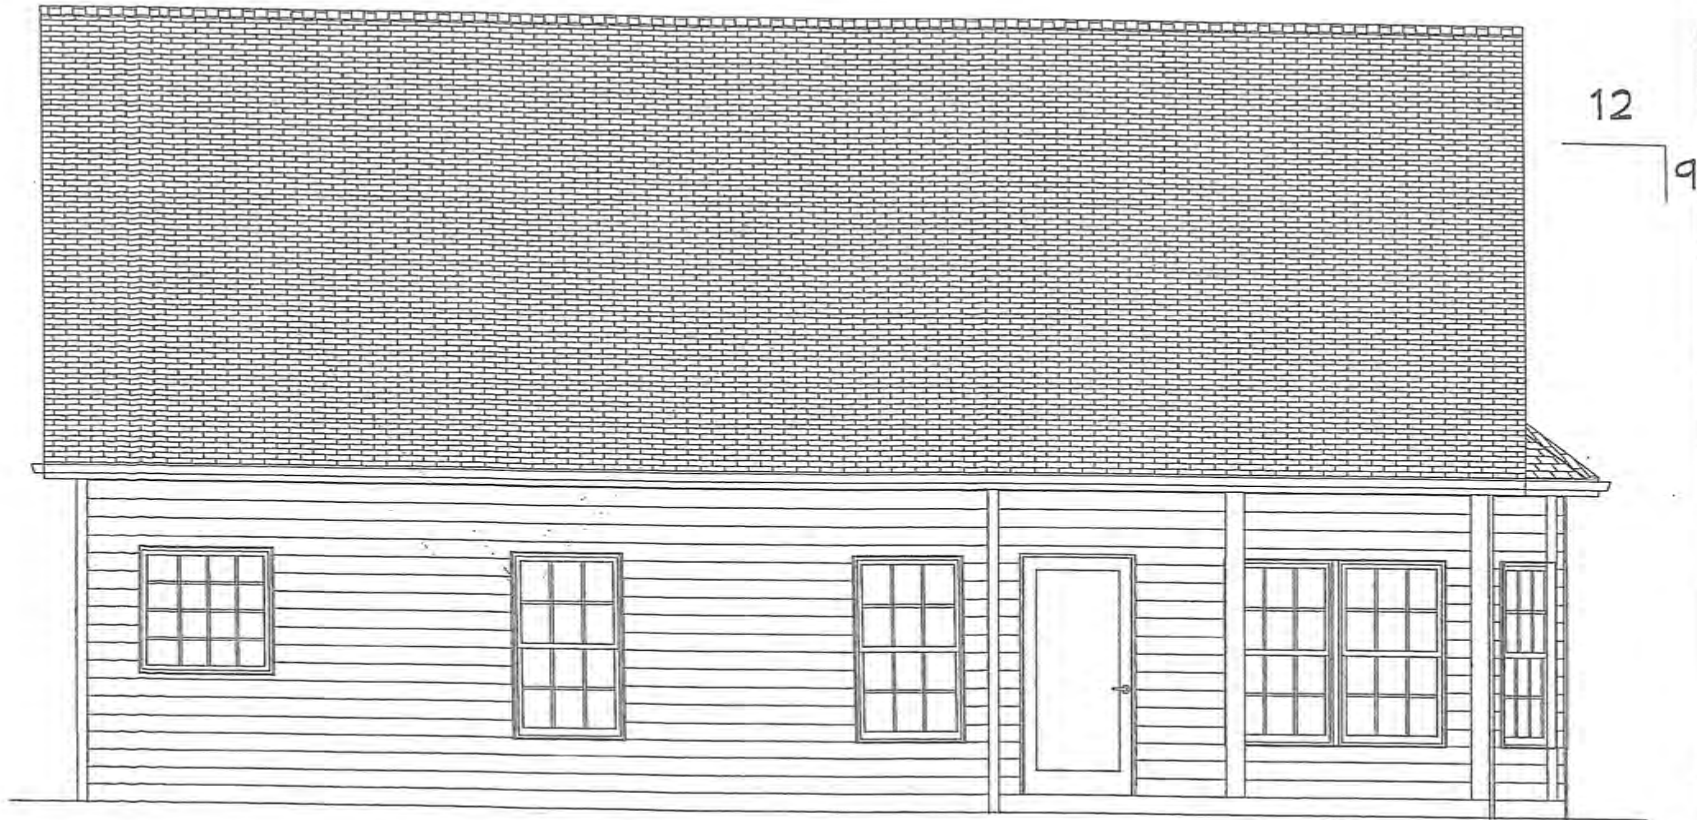

The Lyon Plan

HEATED AREA 1536 SF
GARAGE 471 SF

*Another Great Plan offered by;
Southern Select Homes.*

The Lyon Plan

REAR

Another Great Plan offered by;
Southern Select Homes.

The Lyon Plan

NOTE:
DIMENSIONS ARE TO THE
OUTSIDE OF EXTERIOR
FRAMING AND CENTER OF
INTERIOR FRAMING

FLOOR PLAN

Another Great Plan offered by;

Southern Select Homes.